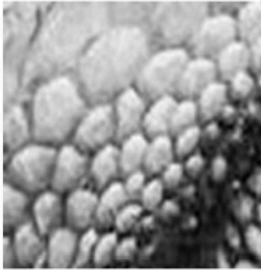

Name _____
Period _____

Pen and Ink Practice

Value and Texture

Example